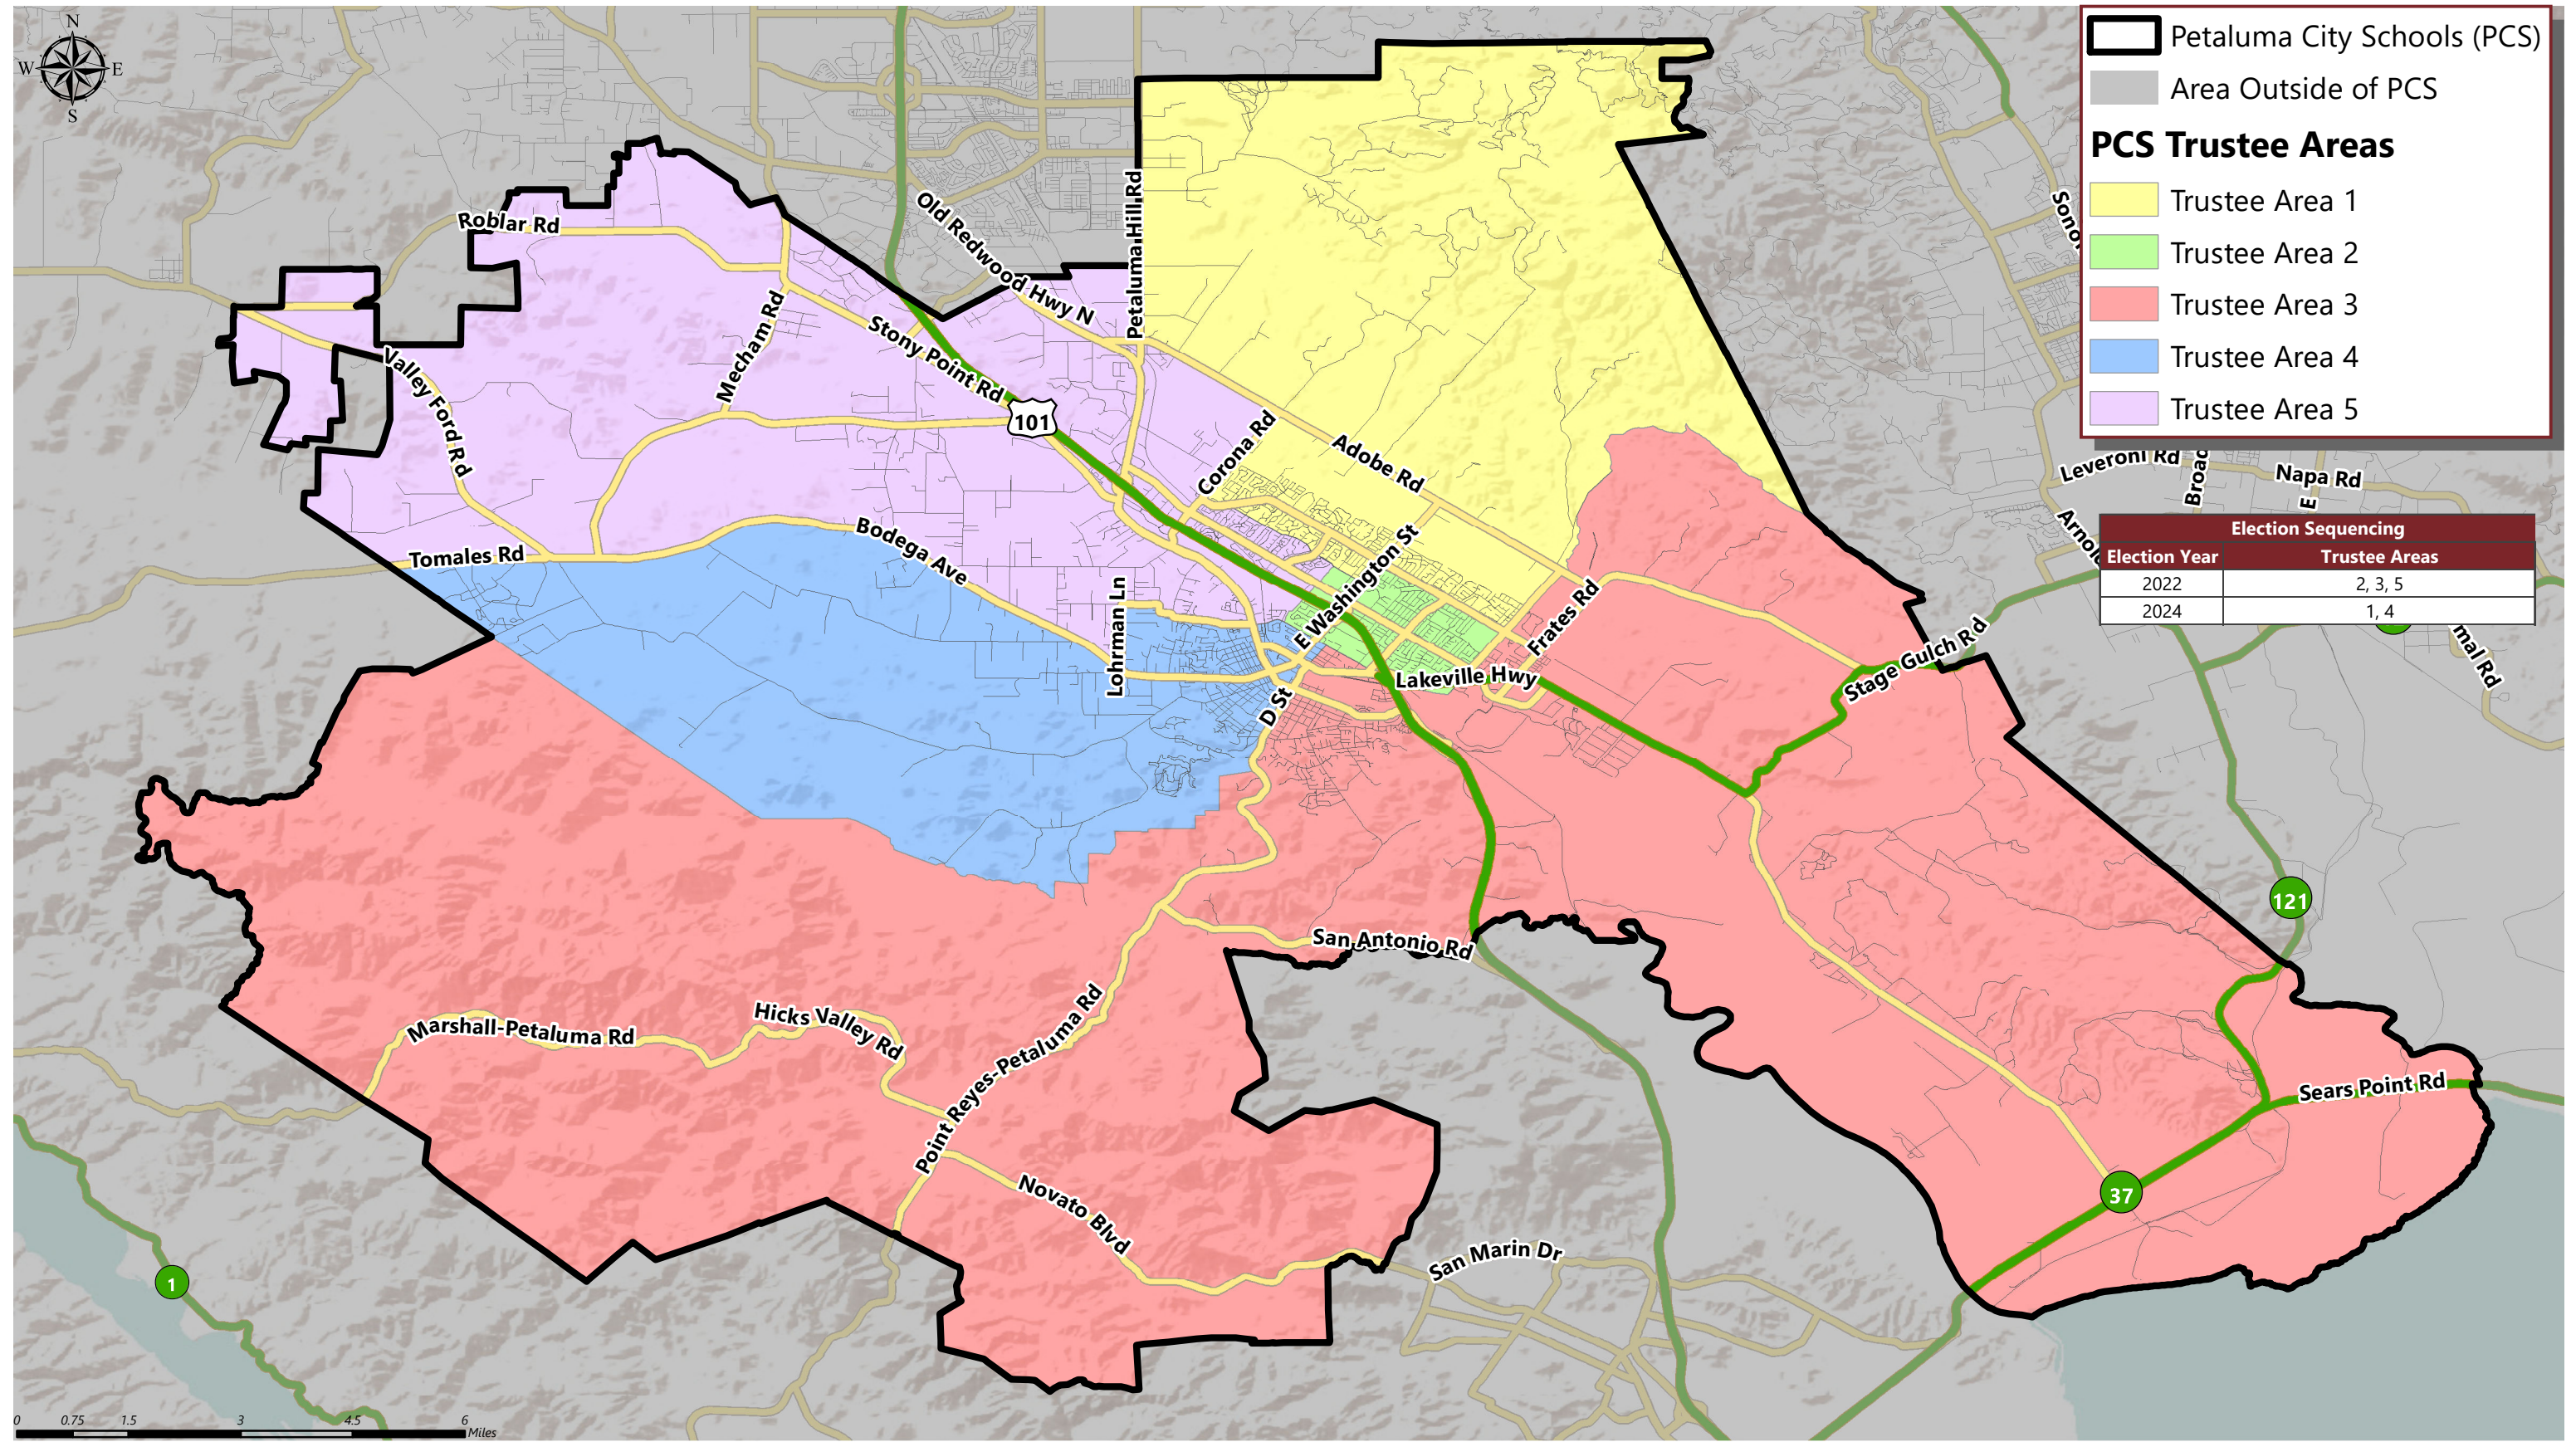

PETALUMA CITY SCHOOLS

ADOPTED MAP

0 0.75 1.5 3 4.5 6 Miles
March 2022